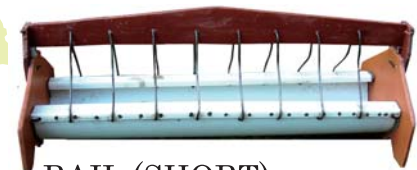

RAIL (SHORT)
P150
Y340